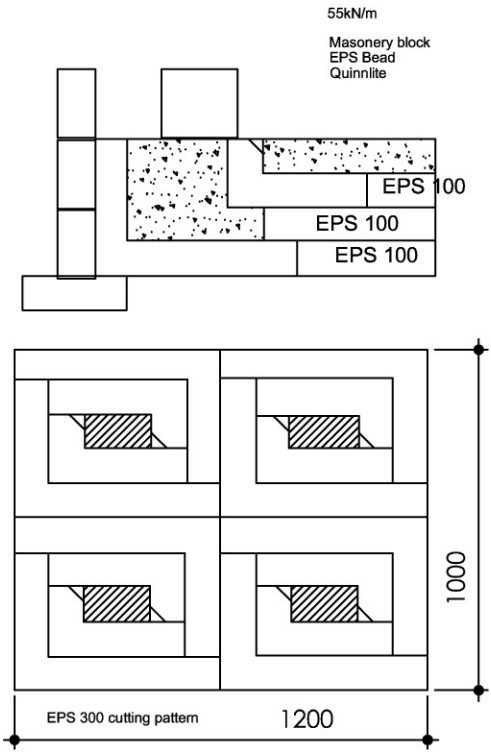

Wide Double L

Double L with toe

Raft Shoe

350mm wide Ring Beam